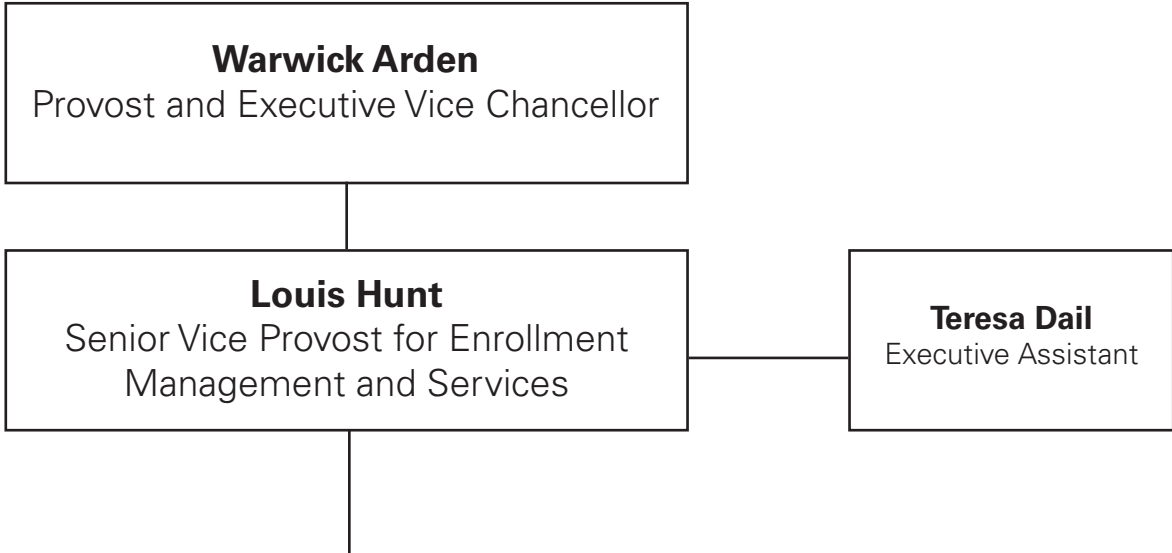

Enrollment Management and Services
North Carolina State University
A Division of the Provost's Office
Organizational Chart
August 1, 2016

Senior Staff

Scholarships and Financial Aid
Krista Ringler
Director

Financial Operations and Audit
Shawn Smith
Assistant Vice Provost

Enrollment Systems and Operation
Steven White
Associate Vice Provost

Undergraduate Admissions
Thomas Griffin
Associate Vice Provost

Communications and Marketing
Angela Brockelsby
Director